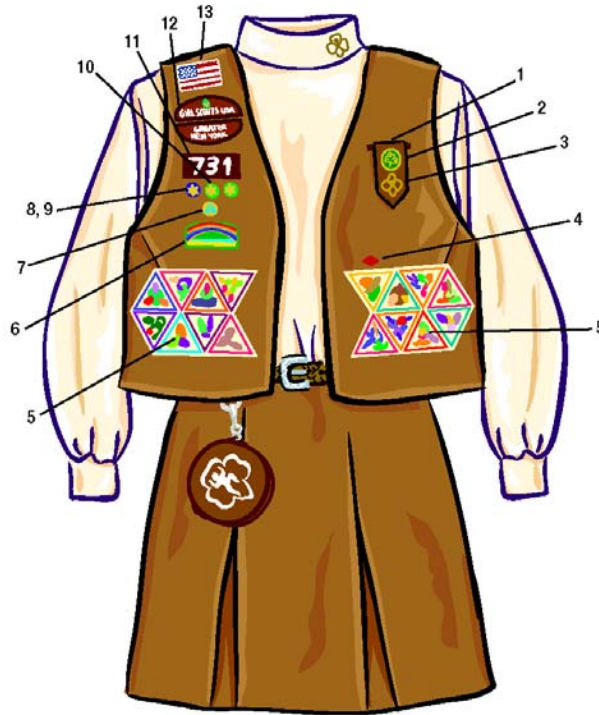

Brownie Girl Scout® Vest

1. Brownie Insignia Tab
2. World Trefoil Pin
3. Brownie Girl Scout Pin
4. Cookie Sale Activity Pin
5. Brownie Girl Scout Try-Its
6. Bridge to Brownie Girl Scouts Award
7. Safety Award
8. Membership Star
9. Disc for Membership Star-blue
10. Disc for Membership Star-green
11. Troop Numerals
12. Brownie Council Identification Set
13. American Flag Patch

Brownie Girl Scout® Sash

1. Brownie Insignia Tab
2. World Trefoil Pin
3. Brownie Girl Scout Pin
4. Brownie Girl Scout Try-Its
5. Cookie Sale Activity Pin
6. Bridge to Brownie Girl Scouts Award
7. Safety Award
8. Membership Star
9. Disc for Membership Star-blue
10. Disc for Membership Star-green
11. Troop Numerals
12. Brownie Council Identification Set
13. American Flag Patch