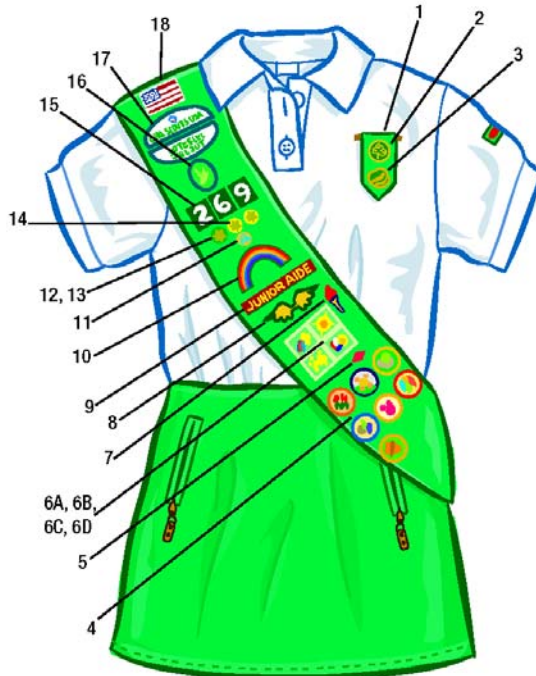

# Junior Girl Scout® Vest

1. Junior Insignia Tab
2. World Trefoil Pin
3. Girl Scout Pin (traditional or contemporary)
4. Bronze Award Pin
5. Membership Numeral Guards
- 6A. Sign of the Rainbow
- 6B. Sign of the Sun
- 6C. Sign of the Star
- 6D. Sign of the World
7. Cookie Sale Activity Pin
8. Badges
9. Junior Leadership Pin
10. Brownie Wings
11. Junior Aide Award
12. Bridge to Junior Girl Scouts
13. Safety Award
14. Membership Star
15. Disc for Membership Star-green
16. Disc for Membership Star-yellow
17. Troop Numeral
18. Troop Crest
19. Girl Scout Council Identification Set
20. Patrol Leader's Cord
21. American Flag Patch

# Junior Girl Scout® Sash

1. Junior Insignia Tab
2. World Trefoil Pin
3. Girl Scout Pin (traditional or contemporary)
4. Proficiency Badges
5. Cookie Sale Activity Pin
- 6A. Sign of the Rainbow
- 6B. Sign of the Sun
- 6C. Sign of the Star
- 6D. Sign of the World
7. Junior Leadership Pin
8. Brownie Wings
9. Junior Aide Award
10. Bridge to Junior Girl Scouts
11. Safety Award
12. Membership Star
13. Disc for Membership Star-green
14. Disc for Membership Star-yellow
15. Troop Numeral
16. Troop Crest
17. Girl Scout Council Identification Set
18. American Flag Patch

The American Flag patch is placed above the Girl Scout Council ID set.  
 Religious Recognitions are placed between Membership Stars & Bridge to Junior Girl Scouts.  
 All product sales and event patches go on the back.