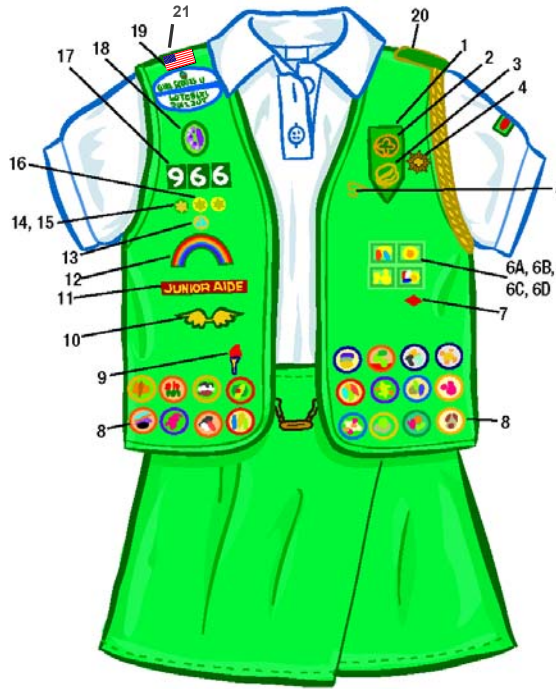

# Junior Girl Scout® Vest

1. Junior Insignia Tab
2. World Trefoil Pin
3. Girl Scout Pin (traditional or contemporary)
4. Bronze Award Pin
5. Membership Numeral Guards
- 6A. Sign of the Rainbow
- 6B. Sign of the Sun
- 6C. Sign of the Star
- 6D. Sign of the World
7. Cookie Sale Activity Pin
8. Badges
9. Junior Leadership Pin
10. Brownie Wings
11. Junior Aide Award
12. Bridge to Junior Girl Scouts
13. Safety Award
14. Membership Star
15. Disc for Membership Star-green
16. Disc for Membership Star-yellow
17. Troop Numeral
18. Troop Crest
19. Girl Scout Council Identification Set
20. Patrol Leader's Cord
21. American Flag Patch

# Junior Girl Scout® Sash

1. Junior Insignia Tab
2. World Trefoil Pin
3. Girl Scout Pin (traditional or contemporary)
4. Proficiency Badges
5. Cookie Sale Activity Pin
- 6A. Sign of the Rainbow
- 6B. Sign of the Sun
- 6C. Sign of the Star
- 6D. Sign of the World
7. Junior Leadership Pin
8. Brownie Wings
9. Junior Aide Award
10. Bridge to Junior Girl Scouts
11. Safety Award
12. Membership Star
13. Disc for Membership Star-green
14. Disc for Membership Star-yellow
15. Troop Numeral
16. Troop Crest
17. Girl Scout Council Identification Set
18. American Flag Patch

The American Flag patch is placed above the Girl Scout Council ID set.  
 Religious Recognitions are placed between Membership Stars & Bridge to Junior Girl Scouts.  
 All product sales and event patches go on the back.