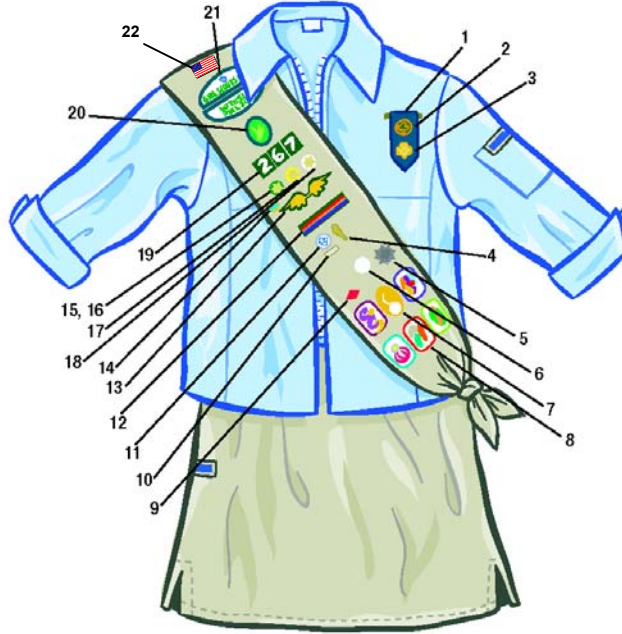

Cadette Girl Scout® Sash

1. Cadette/Senior Insignia Tab
2. World Trefoil Pin
3. Girl Scout Pin (traditional or contemporary)
4. Cadette Girl Scout Leadership Pin
5. Girl Scout Silver Award
6. Career Exploration Pin
7. From Dreams to Reality Award
8. Interest Project Awards
9. Cookie Sale Activity Pin
10. Community Service Bar
11. Cadette Girl Scout Challenge Pin
12. Bridge to Cadette Girl Scouts Award
13. Brownie Wings
14. Safety Award
15. Membership Star
16. Disc for Membership Star-green
17. Disc for Membership Star-yellow
18. Disc for Membership Star-white
19. Troop Numerals
20. Troop Crest
21. Girl Scout Identification Set
22. American Flag Patch

Senior Girl Scout® Vest

1. Cadette/Senior Insignia Tab
2. World Trefoil Pin
3. Leader in Training Pin
4. Counselor in Training Pin
5. Counselor in Training II Pin
6. Girl Scout Gold Award
7. Girl Scout Pin (contemporary or traditional)
8. Membership Numeral Guards
9. Leader in Training Award
10. Counselor in Training Award
11. Senior Girl Scout Program Aide Award
12. Cadette Girl Scout Program Aide Award
13. Cookie Sale Activity Pin
14. From Dreams to Reality Award
15. Interest Project Awards
16. Cadette Girl Scout Leadership Pin
17. Senior Girl Scout Leadership Pin
18. Girl Scout Silver Award
19. Career Exploration Pin
20. Senior Girl Scout Troop Assistant Pin
21. Community Service Bar
22. Senior Girl Scout Challenge Pin
23. Cadette Girl Scout Challenge Pin
24. Bridge to Cadette Girl Scouts Award
25. Bridge to Senior Girl Scouts Award
26. Brownie Wings
27. Cadette Girl Scout Program Aide Pin
28. Senior Girl Scout Program Aide Pin
29. Personalized ID Pin
30. Membership Star
31. Disc for Membership Star-white
32. Disc for Membership Star-red
33. Troop Numerals
34. Troop Crest
35. Girl Scout Council Identification Set
36. Safety Award
37. Patrol Leader's Cord
38. American Flag Patch