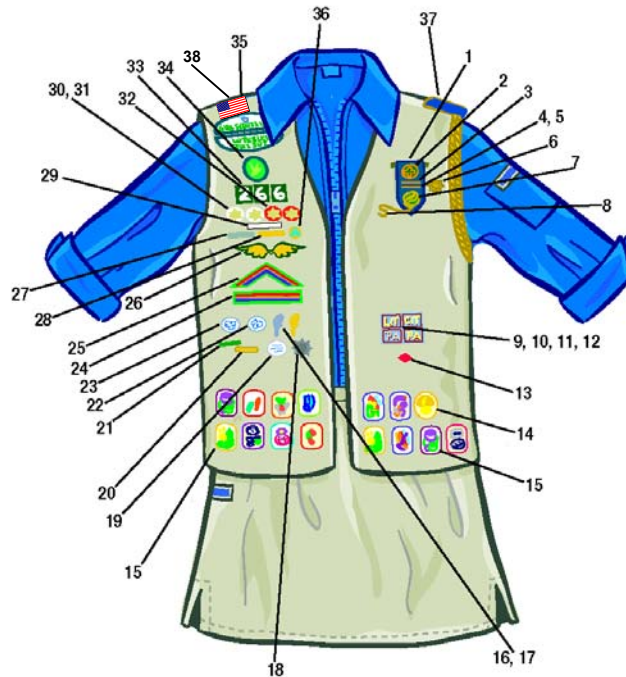

Cadette Girl Scout® Sash

1. Cadette/Senior Insignia Tab
2. World Trefoil Pin
3. Girl Scout Pin (traditional or contemporary)
4. Cadette Girl Scout Leadership Pin
5. Girl Scout Silver Award
6. Career Exploration Pin
7. From Dreams to Reality Award
8. Interest Project Awards
9. Cookie Sale Activity Pin
10. Community Service Bar
11. Cadette Girl Scout Challenge Pin
12. Bridge to Cadette Girl Scouts Award
13. Brownie Wings
14. Safety Award
15. Membership Star
16. Disc for Membership Star-green
17. Disc for Membership Star-yellow
18. Disc for Membership Star-white
19. Troop Numerals
20. Troop Crest
21. Girl Scout Identification Set
22. American Flag Patch

Senior Girl Scout® Vest

1. Cadette/Senior Insignia Tab
2. World Trefoil Pin
3. Leader in Training Pin
4. Counselor in Training Pin
5. Counselor in Training II Pin
6. Girl Scout Gold Award
7. Girl Scout Pin (contemporary or traditional)
8. Membership Numeral Guards
9. Leader in Training Award
10. Counselor in Training Award
11. Senior Girl Scout Program Aide Award
12. Cadette Girl Scout Program Aide Award
13. Cookie Sale Activity Pin
14. From Dreams to Reality Award
15. Interest Project Awards
16. Cadette Girl Scout Leadership Pin
17. Senior Girl Scout Leadership Pin
18. Girl Scout Silver Award
19. Career Exploration Pin
20. Senior Girl Scout Troop Assistant Pin
21. Community Service Bar
22. Senior Girl Scout Challenge Pin
23. Cadette Girl Scout Challenge Pin
24. Bridge to Cadette Girl Scouts Award
25. Bridge to Senior Girl Scouts Award
26. Brownie Wings
27. Cadette Girl Scout Program Aide Pin
28. Senior Girl Scout Program Aide Pin
29. Personalized ID Pin
30. Membership Star
31. Disc for Membership Star-white
32. Disc for Membership Star-red
33. Troop Numerals
34. Troop Crest
35. Girl Scout Council Identification Set
36. Safety Award
37. Patrol Leader's Cord
38. American Flag Patch